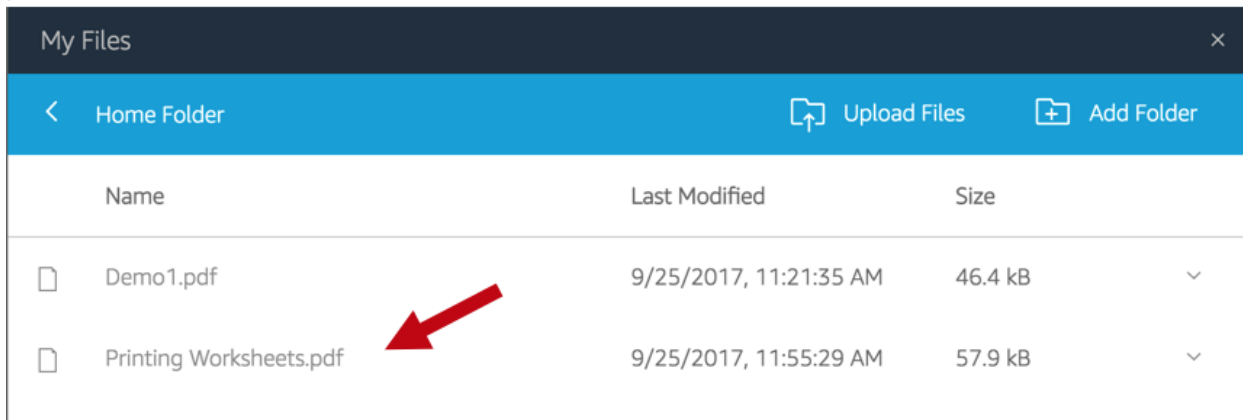

Select the file you are trying to print. Clicking on the file will download the pdf and allow you print.