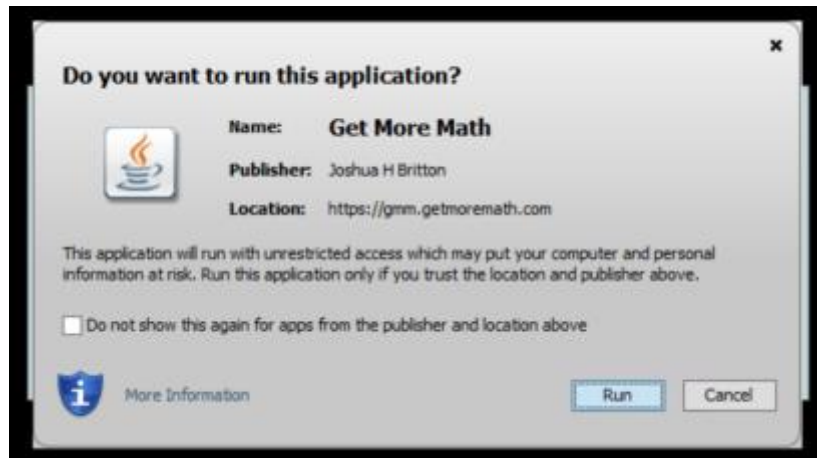

Use Chrome or Safari to go to [gmm.getmoremath.com](http://gmm.getmoremath.com).

Click on the 'AppStream' button.

Use the AppStream email address and password provided to sign in.

The image shows the Amazon AppStream 2.0 login interface. At the top, it says "amazon AppStream 2.0". Below that, it prompts the user to "Log in to begin launching your applications." There are two input fields: "Email" and "Password". A link for "Forgot Password?" is located below the password field. At the bottom, there is a blue "Log in" button.

Click on the Get More Math logo to launch the program.

When asked “Do you want to run this application?” click Run.

Enter your GMM username and password to launch the teacher program.

Note: We recommend avoiding minimizing the Get More Math program while using AppStream, as it can be difficult to get it to resize later.