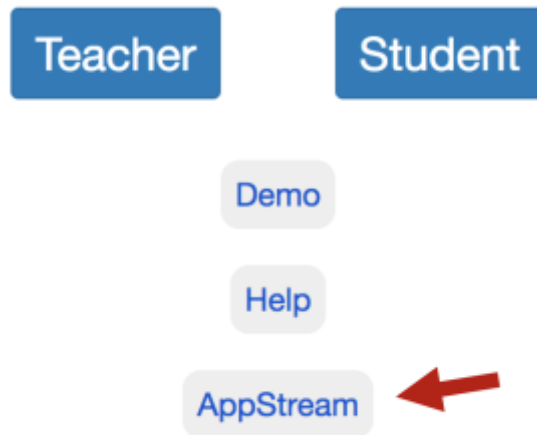

## Using AppStream when Java is Unavailable

Get More Math for teachers relies on an updated version of java. Sometimes teachers cannot get java set up, so we provide a browser-based workaround called 'AppStream.' In order to use GMM on AppStream, you will need an AppStream login (which we will provide) as well as your normal GMM username and password.

Use Chrome or Safari to go to [gmm.getmoremath.com](http://gmm.getmoremath.com).

Click on the 'AppStream' button.

Use the AppStream email address and password provided to sign in.

The image shows the Amazon AppStream 2.0 login interface. At the top, it says "amazon AppStream 2.0". Below that, it prompts the user to "Log in to begin launching your applications." There are two input fields: "Email" and "Password". A link for "Forgot Password?" is located below the password field. At the bottom, there is a blue "Log in" button.

Click on the Get More Math logo to launch the program.

When asked “Do you want to run this application?” click Run.

Enter your GMM username and password to launch the teacher program.

Note: We recommend avoiding minimizing the Get More Math program while using AppStream, as it can be difficult to get it to resize later.