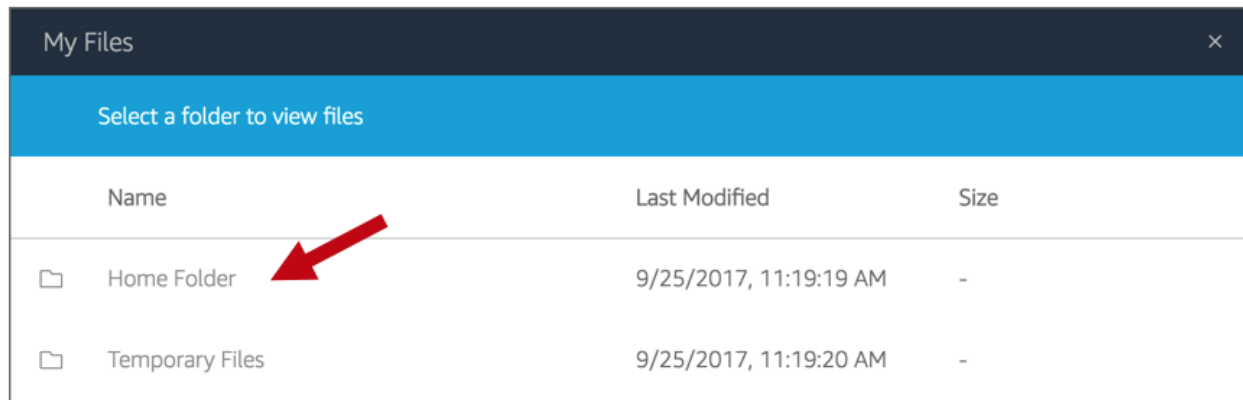

Select Home Folder.