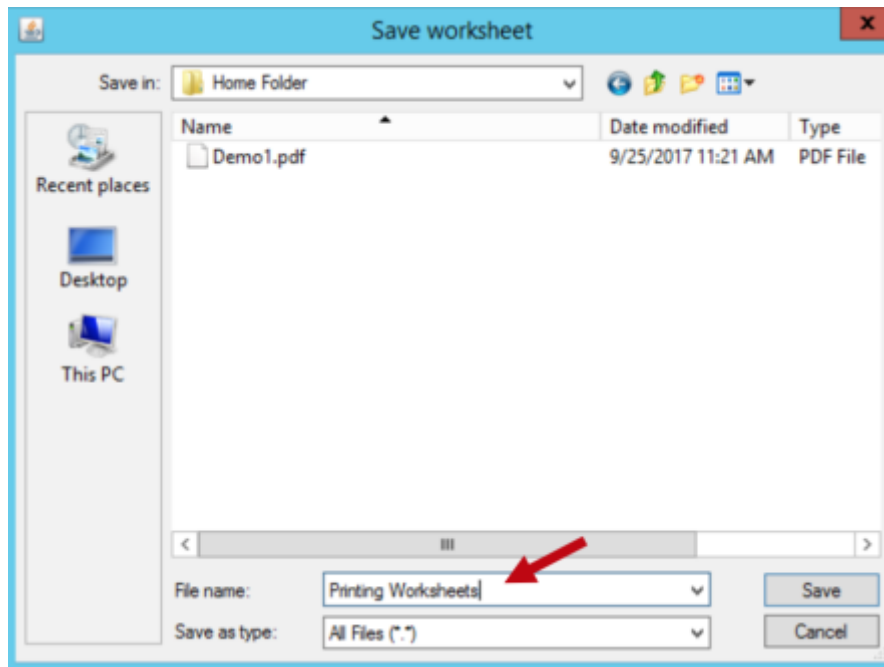

Finalize the settings for this worksheet by answering the questions that appear in dialog boxes.

You will be asked to choose a location to save this file. Select "This PC."

Select the Home Folder.

Enter the correct name for this file and click Save.