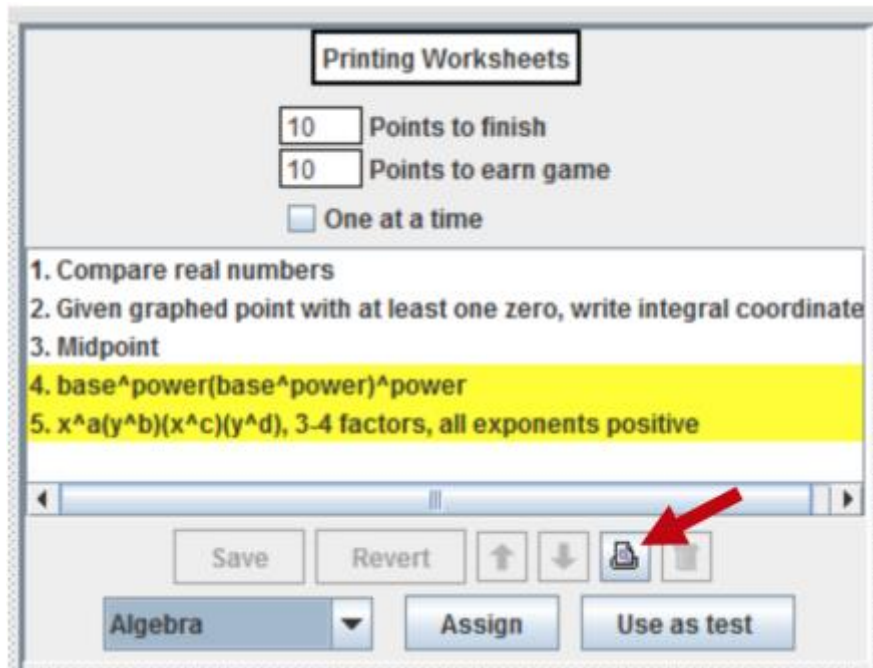

Printing Worksheets while Using AppStream

Printing worksheets while using AppStream requires a few extra steps.

Create and save your assignment like normal. After saving, click the Create Worksheet button.